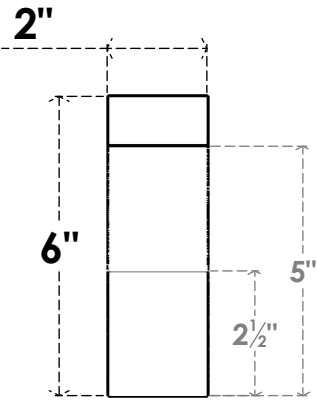

ITEM NUMBER: RFTURS020X06000X32000X006GAR00RCPR

2"W X 6"H X 32"L TIMBERTHANE ROUGH CEDAR GARNER FAUX WOOD SOLID RAFTER TAIL, 6"L END, PRIMED TAN

SIDE PROFILE

FRONT PROFILE

ISOMETRIC

GENERATED DATE : 03/02/2023