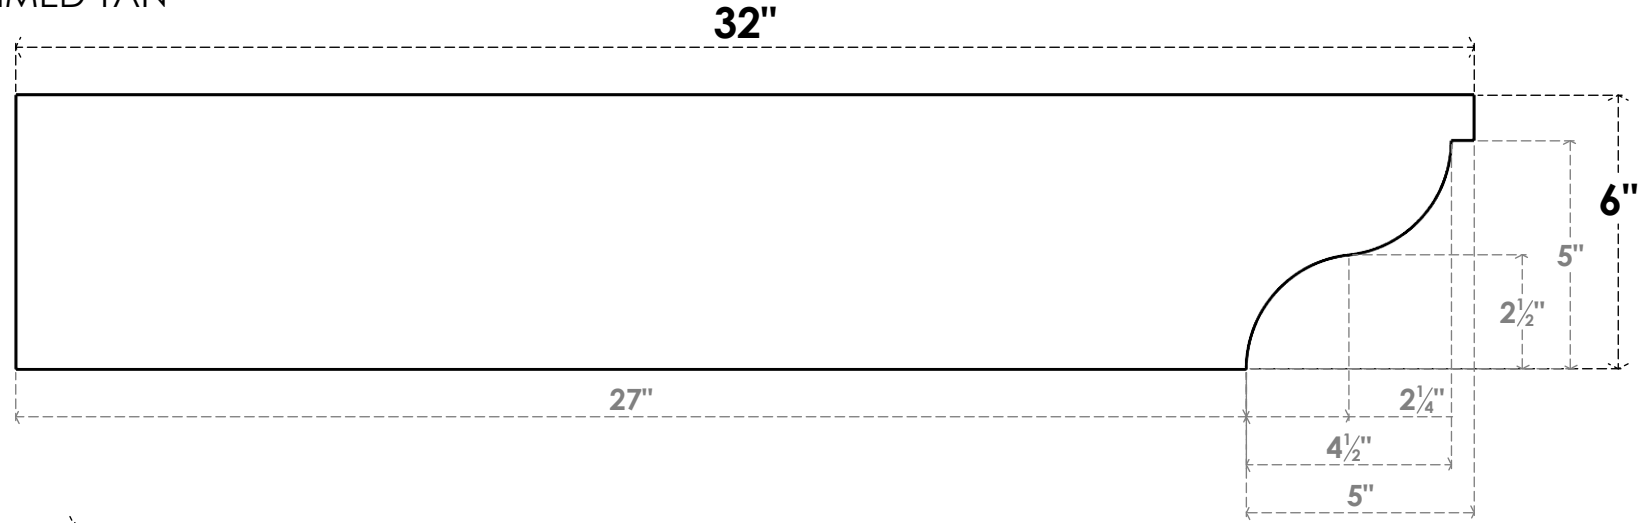

ITEM NUMBER: RFTURS020X06000X32000X006GAR00RCPR

2"W X 6"H X 32"L TIMBERTHANE ROUGH CEDAR GARNER FAUX WOOD SOLID RAFTER TAIL, 6"L END, PRIMED TAN

SIDE PROFILE

FRONT PROFILE

ISOMETRIC

GENERATED DATE : 03/02/2023